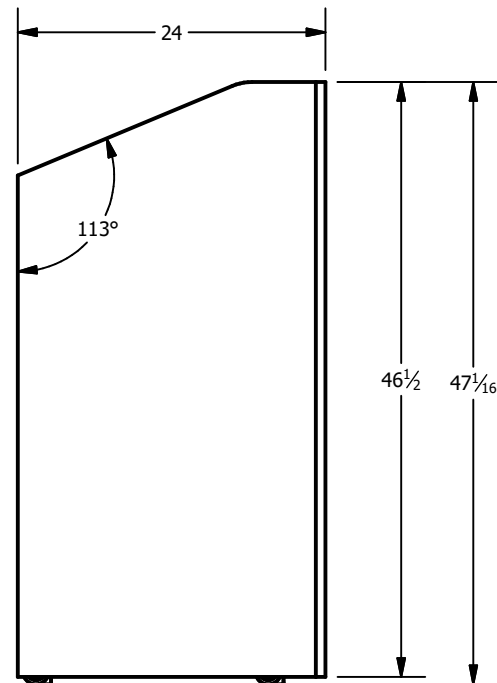

SECTION A-A  
SCALE 1 / 15

2" Heavy Duty Casters  
(2-Swivel & 2-Fixed)

	Sound-Craft Systems <a href="http://www.sound-craft.com">www.sound-craft.com</a>	
	Description The Advisor (ML27) Value Lectern / Podium	
	Filename ML27750 Unit.iam	Scale 1 / 15