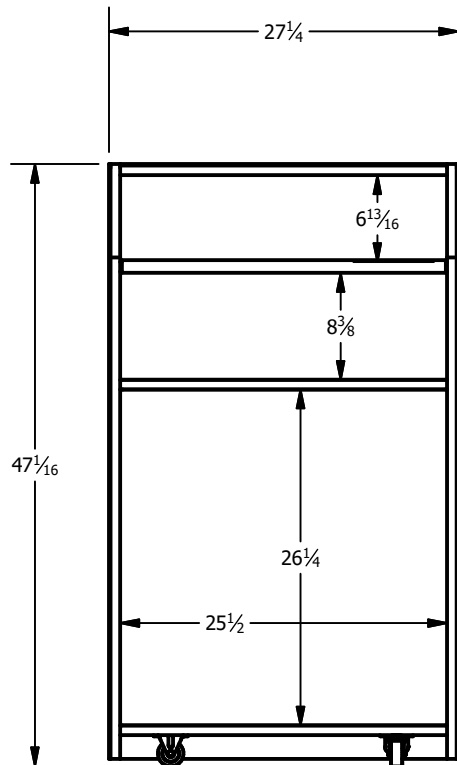

SECTION A-A  
SCALE 1 / 15

2" Heavy Duty Casters  
(2-Swivel & 2-Fixed)

	Sound-Craft Systems <a href="http://www.sound-craft.com">www.sound-craft.com</a>	
	Description The Advisor (ML27) Value Lectern / Podium	
	Filename ML27750 Unit.iam	Scale 1 / 15