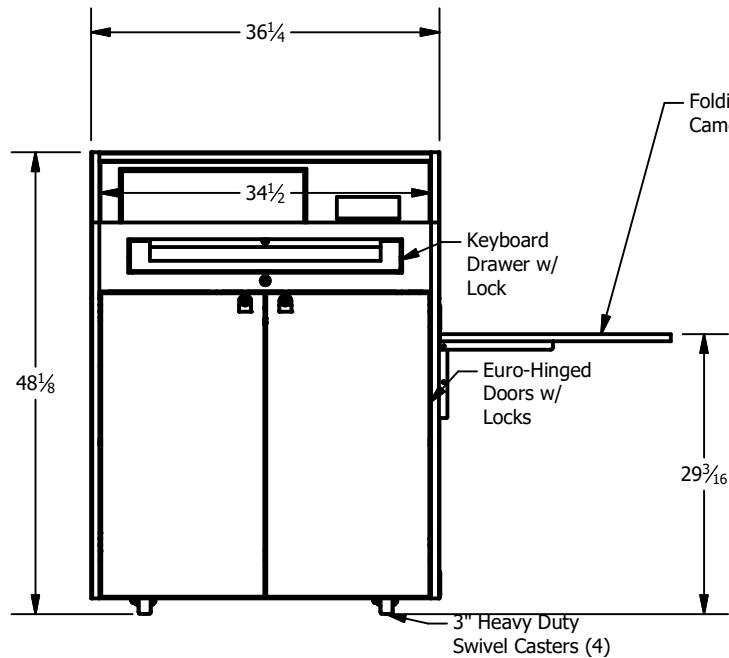

SECTION A-A
SCALE 1 / 20

Left

Rear

Right

	Sound-Craft Systems www.sound-craft.com	
	Description The Presenter (MML36750X_JL_SR) Classroom Podium	
	Filename MML36750_X_JL_SR_Example Unit.iam	Scale 1 / 20