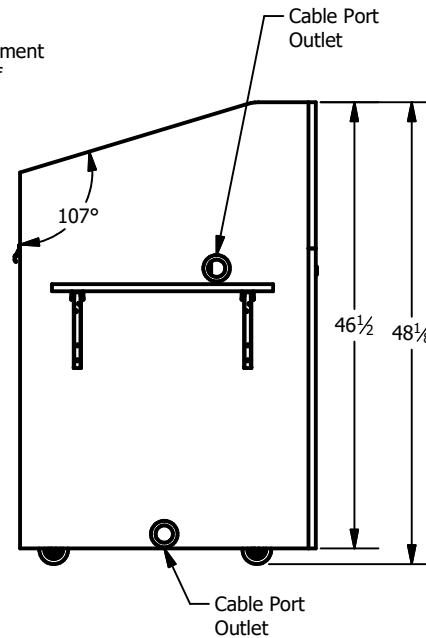

SECTION A-A
SCALE 1 / 20

Left

Rear

Right

	Sound-Craft Systems www.sound-craft.com	
	Description The Presenter (MML36750X_JL_SR) Classroom Podium	
	Filename MML36750_X_JL_SR_Example Unit.iam	Scale 1 / 20