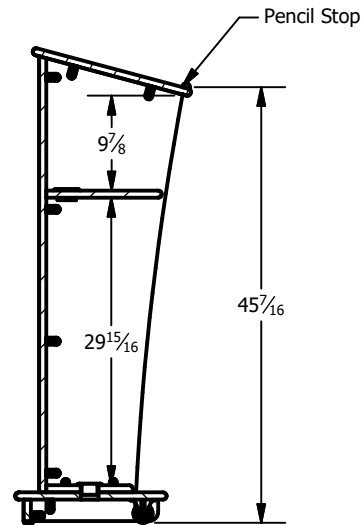

Top

SECTION A-A  
SCALE 1 / 20  
Left

Rear

Right

	Sound-Craft Systems    www.sound-craft.com	
	Description The Windspear Solid Hardwood Lectern without Standoffs	
	Filename WSR_750_HW Unit.iam	Scale 1 / 20