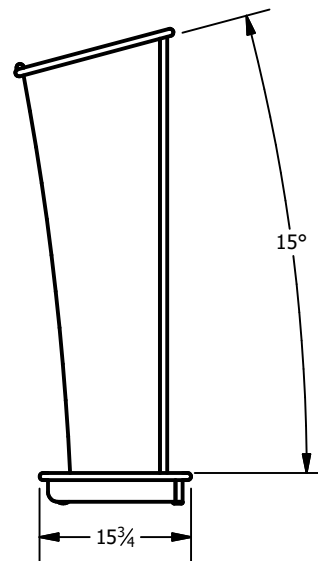

Top

SECTION A-A  
SCALE 1 / 20  
Left

Rear

Right

	Sound-Craft Systems    www.sound-craft.com	
	Description The Windspear Solid Hardwood Lectern without Standoffs	
	Filename WSR_750_HW Unit.iam	Scale 1 / 20