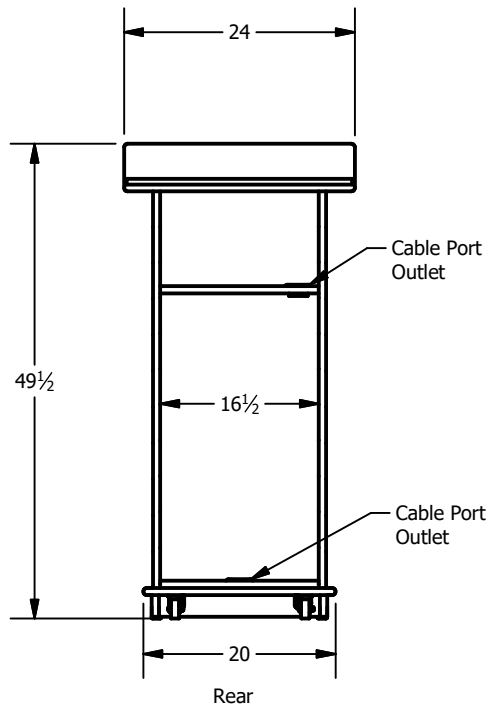

Top

SECTION A-A  
SCALE 1 / 20  
Left

Rear

Right

	Sound-Craft Systems    www.sound-craft.com	
	Description The Windspear Solid Hardwood Lectern without Standoffs	
	Filename WSR_750_HW Unit.iam	Scale 1 / 20